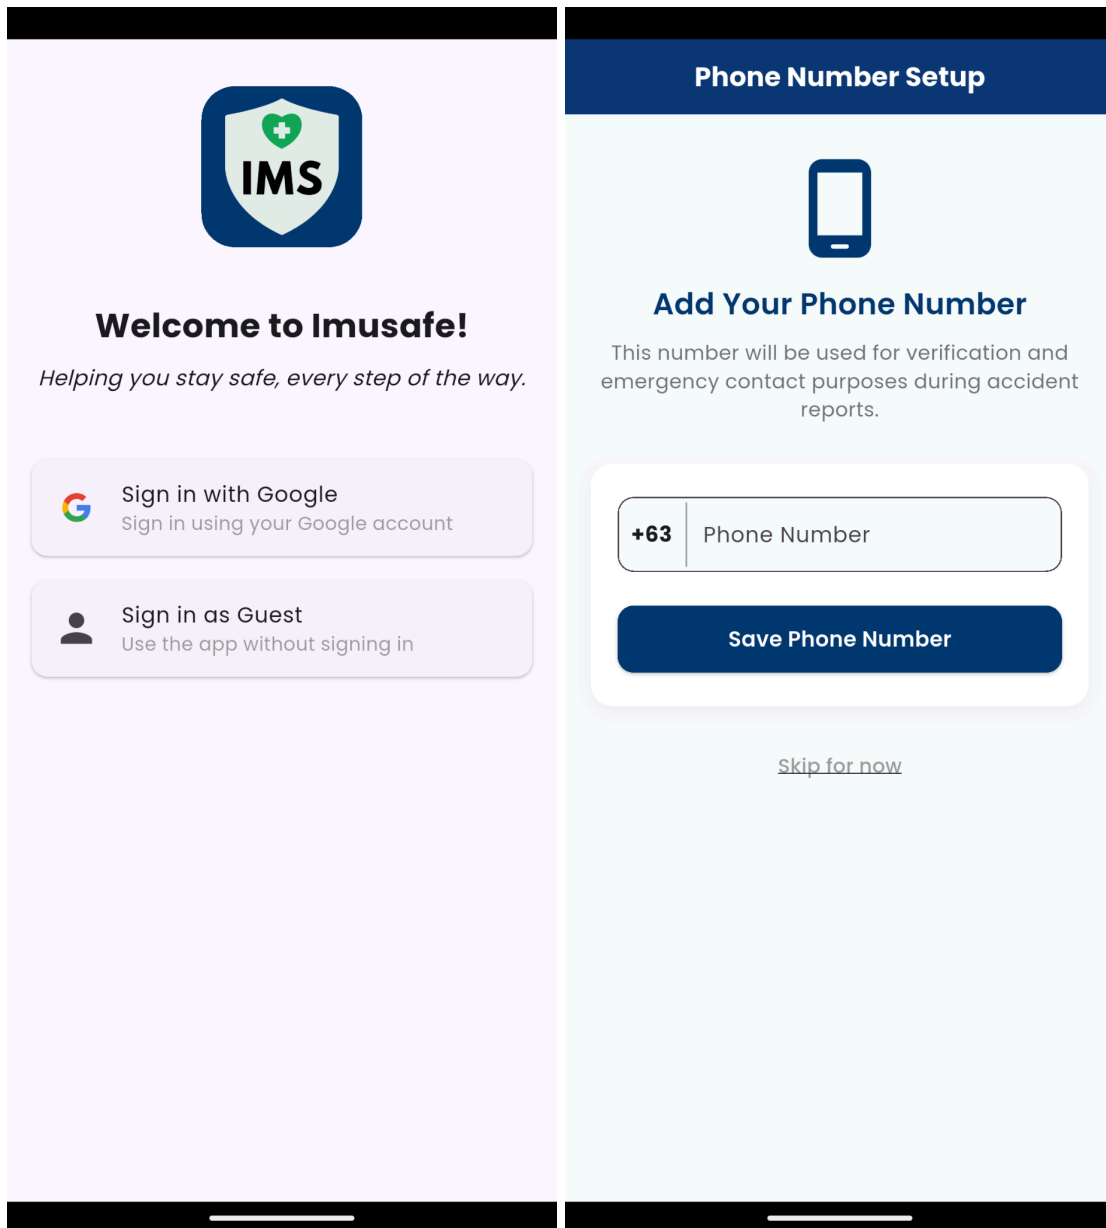

ONBOARDING

For new users of the app

ONBOARDING

For new users of the app

Why ImuSafe?

In times of emergency, quick access to your information helps responders and contacts act faster.

Skip

How does ImuSafe work?

ImuSafe detects vehicular accidents using AI and sends alerts to the Imus LGU Web Dashboard, where reports can be viewed in real time.

Done

ONBOARDING

For new users of the app

ONBOARDING

For new users of the app