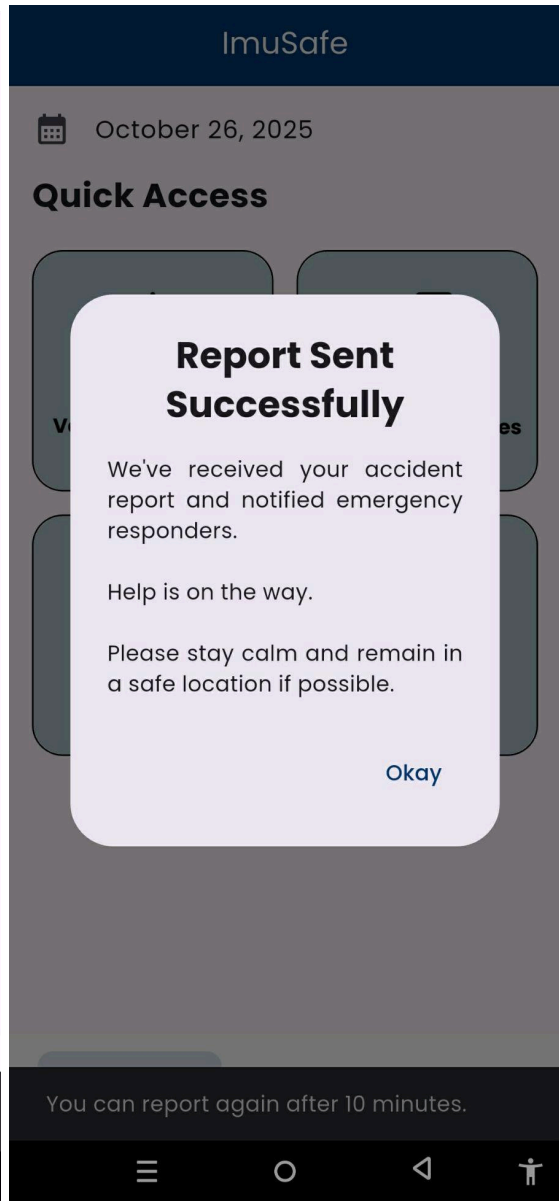

VEHICULAR ACCIDENT REPORT

Valid Report