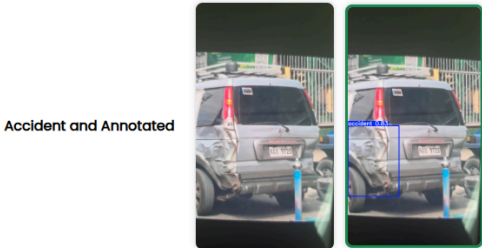

EMERGENCY TIPS

PROFILE

WEBSITE DASHBOARD

Total Reports
53

Verified
53

Unverified
0

Unique Users
14

Latest Report