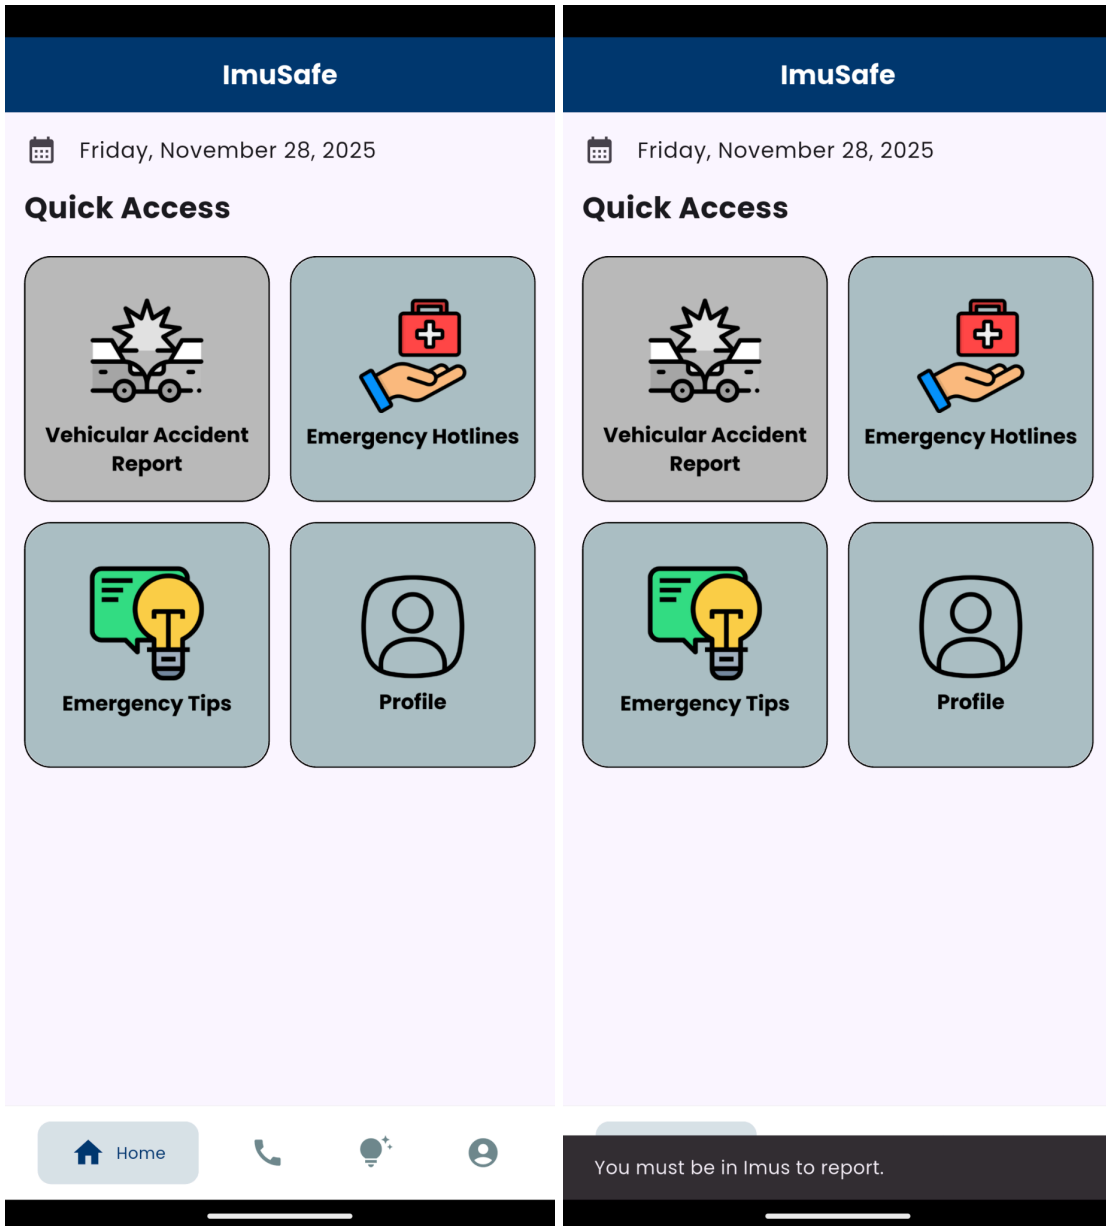

HOME PAGE

User is **NOT** located in Imus Cavite