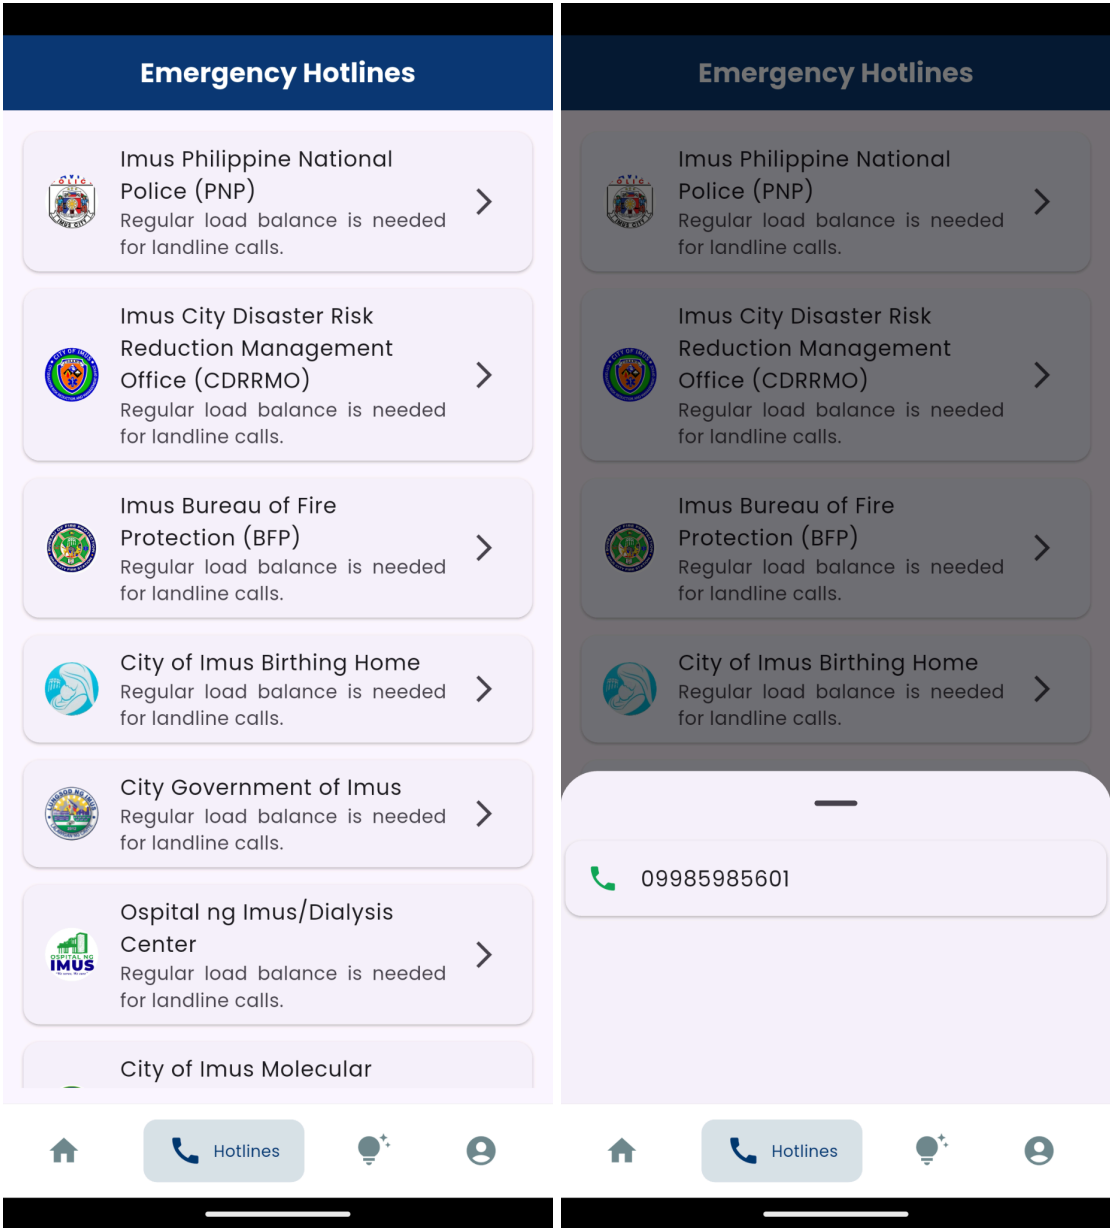

Didn't detect a vehicular accident?

[Report Accident Manually](#)

Report rejected: No accident detected

VEHICULAR ACCIDENT REPORT

Invalid Report

EMERGENCY HOTLINES

EMERGENCY HOTLINES

EMERGENCY TIPS

Emergency Tips

Learn what to do before, during, and after emergencies. Tap an image to view full details.

Emergency Tips

Learn what to do before, during, and after emergencies. Tap an image to view full details.