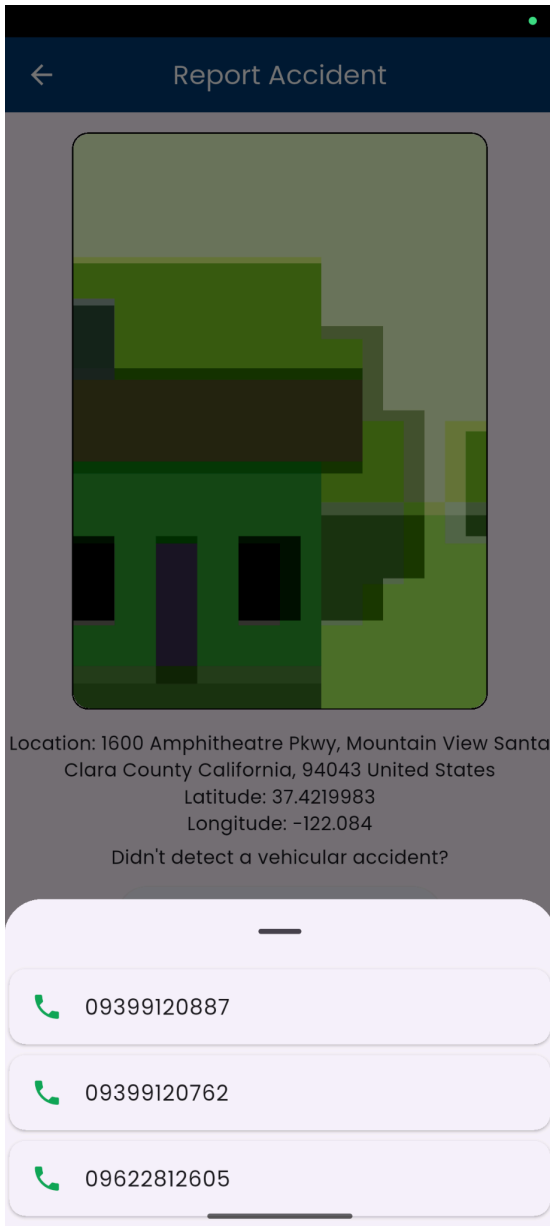

Didn't detect a vehicular accident?

[Report Accident Manually](#)

← Report Accident

Location: 1600 Amphitheatre Pkwy, Mountain View Santa Clara County California, 94043 United States
Latitude: 37.4219983
Longitude: -122.084

Didn't detect a vehicular accident?

[Report Accident Manually](#)

Report rejected: No accident detected

VEHICULAR ACCIDENT REPORT

Invalid Report

EMERGENCY HOTLINES

EMERGENCY HOTLINES

EMERGENCY TIPS

Emergency Tips

Learn what to do before, during, and after emergencies. Tap an image to view full details.

Emergency Tips

Learn what to do before, during, and after emergencies. Tap an image to view full details.

14

Accident Severity Distribution

Latest Report

All Reports

Search reports (location, email, phone, user ID)...

April 2026

February 2026

December 2025