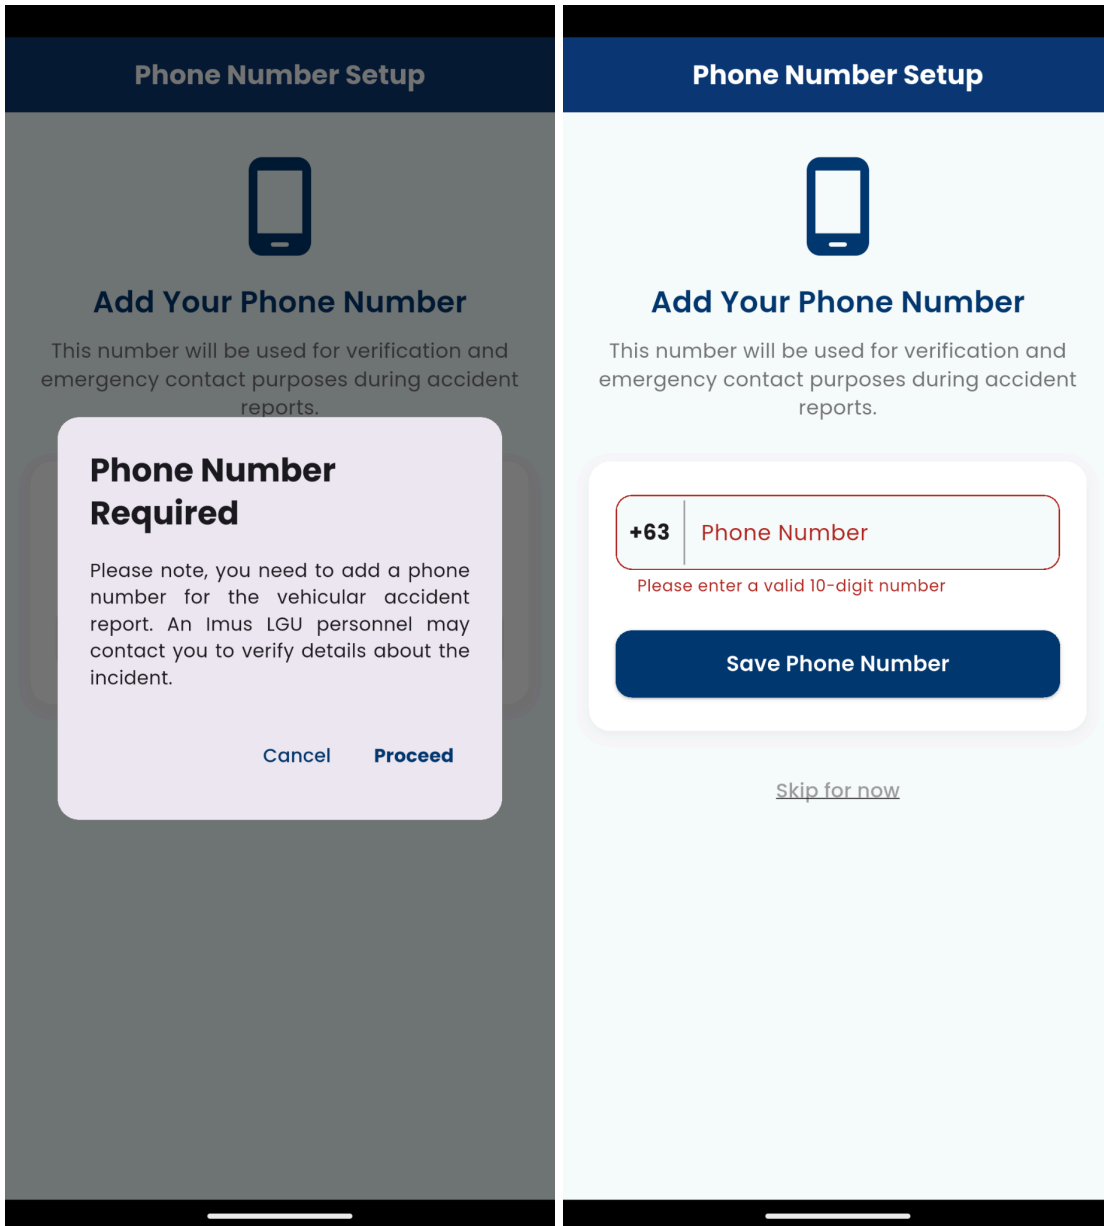

ONBOARDING

For new users of the app

ONBOARDING

For new users of the app

Why ImuSafe?

In times of emergency, quick access to your information helps responders and contacts act faster.

Skip

How does ImuSafe work?

ImuSafe detects vehicular accidents using AI and sends alerts to the Imus LGU Web Dashboard, where reports can be viewed in real time.

Done

ONBOARDING

For new users of the app

ONBOARDING

For new users of the app