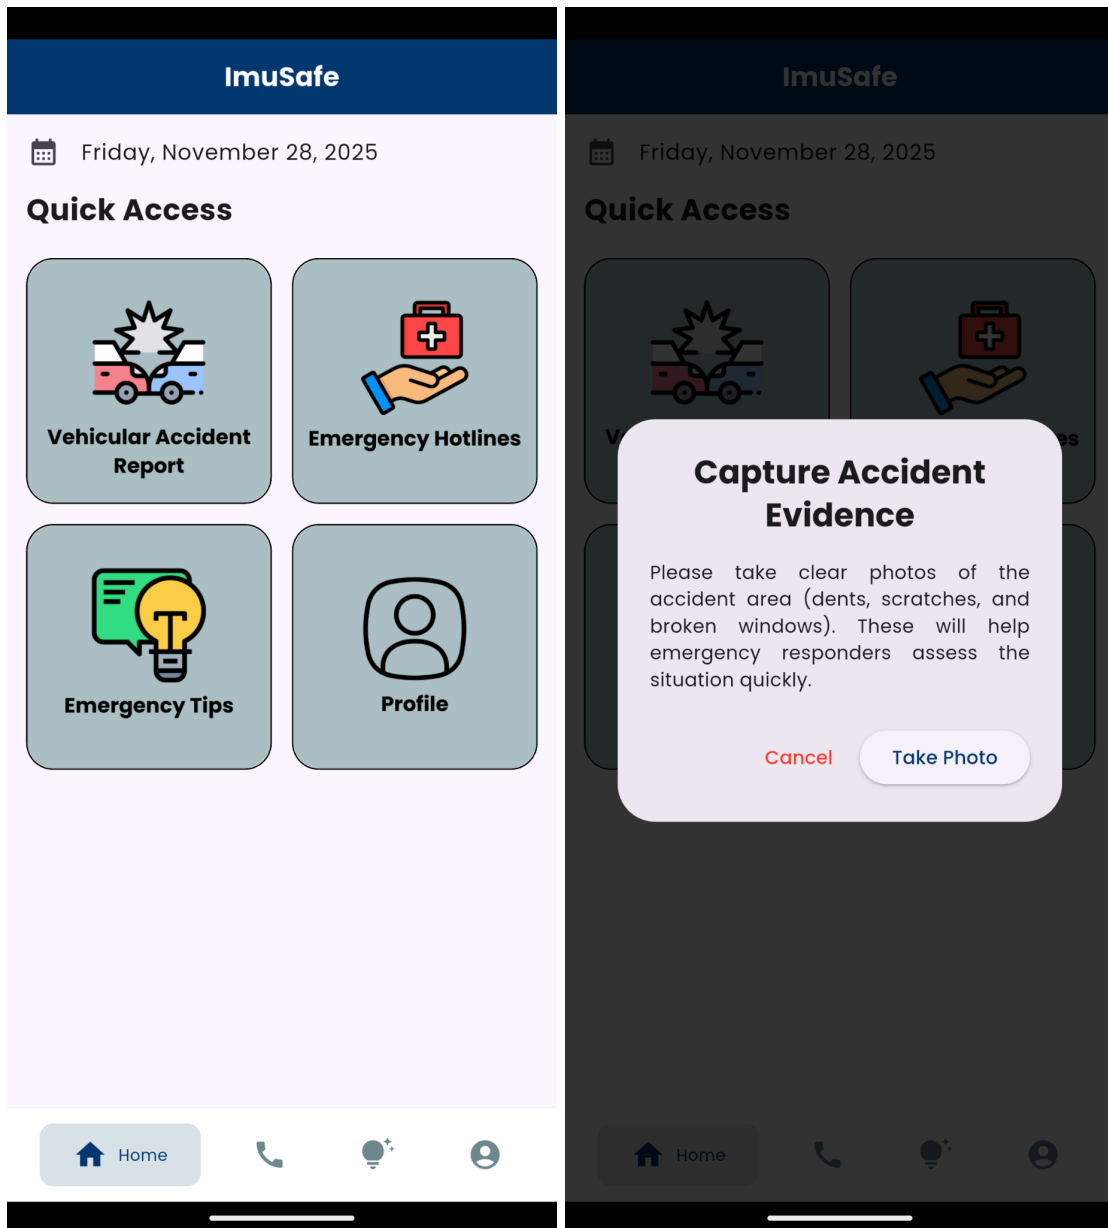

HOME PAGE

User is located in Imus Cavite